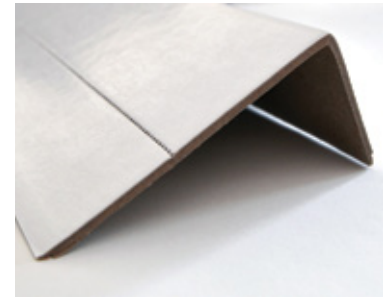

VChannel® A Flexible Shipping Option

A VChannel® can be easily converted into UChannel®. Simply fold along the score and it is ready for use.

- Easily stack one on top of another
- Use space efficiently
- Optimize transport