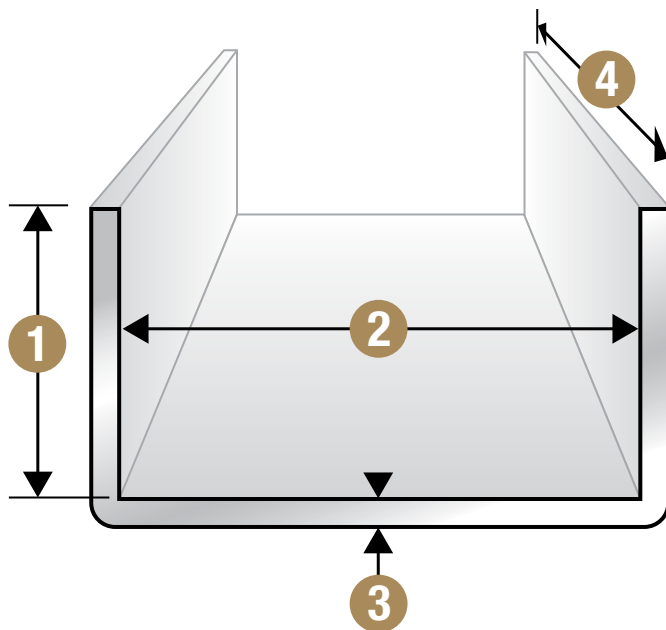

Paper widths

Paper widths of up to 18 inches can be formed into virtually any combination of base sizes, leg sizes and leg lengths, including asymmetrical combinations. When ordering UChannel®, please specify:

1. 1 Leg size (height)
2. 2 Base size (width)
3. 3 Wall caliper (thickness): available in calipers of 0.080 to 0.400 inches
4. 4 Lengths: standard lengths available up to 300 inches; special-order lengths available