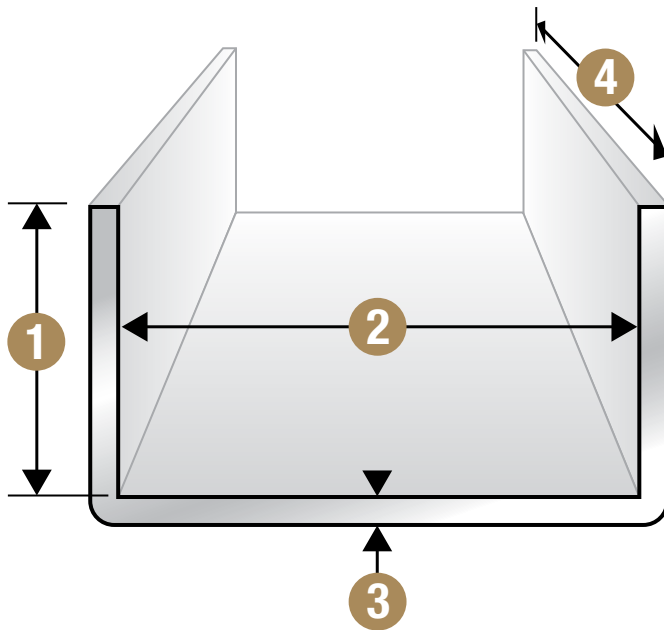

Paper widths

Paper widths of up to 18 inches can be formed into virtually any combination of base sizes, leg sizes and leg lengths, including asymmetrical combinations. When ordering UChannel®, please specify:

1. 1 Leg size (height)
2. 2 Base size (width)
3. 3 Wall caliper (thickness): available in calipers of 0.080 to 0.400 inches
4. 4 Lengths: standard lengths available up to 300 inches; special-order lengths available